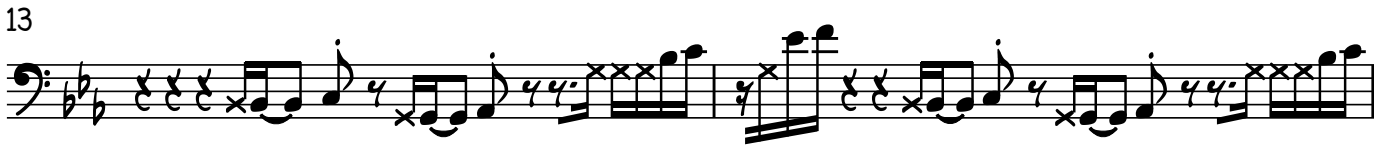

# NEVER BEFORE

BASS LINE BY  
ROB MULLARKEY

PATTI CORDUROY

♩ = 120

(4 + 5)

INTRO

2  
19

VERSE 2