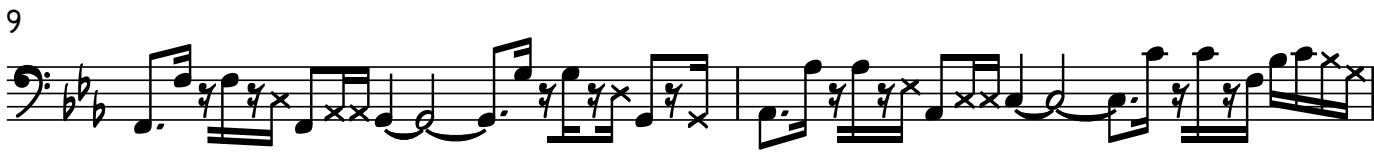

# NEVER BEFORE

BASS LINE BY  
ROB MULLARKEY

PATTI CORDUROY

♩ = 120

(4 + 5)

INTRO

2  
19

VERSE 2