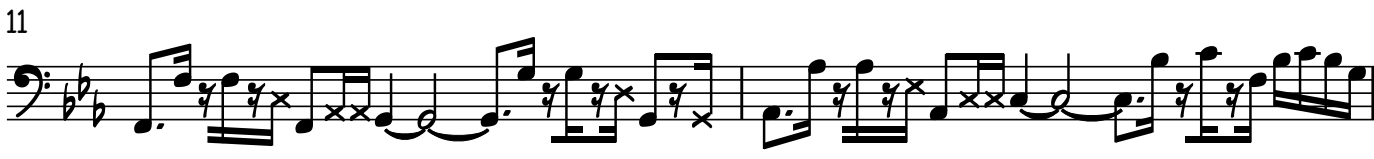

# NEVER BEFORE

BASS LINE BY  
ROB MULLARKEY

PATTI CORDUROY

♩ = 120

(4 + 5)

INTRO

2  
19

VERSE 2