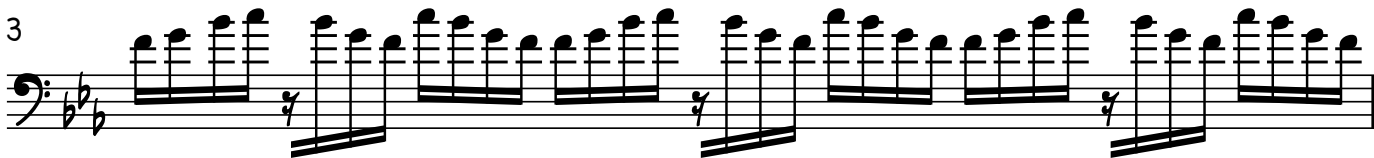

# NEVER BEFORE

BASS LINE BY  
ROB MULLARKEY

PATTI CORDUROY

♩ = 120

(4 + 5)

INTRO

2  
19

VERSE 2